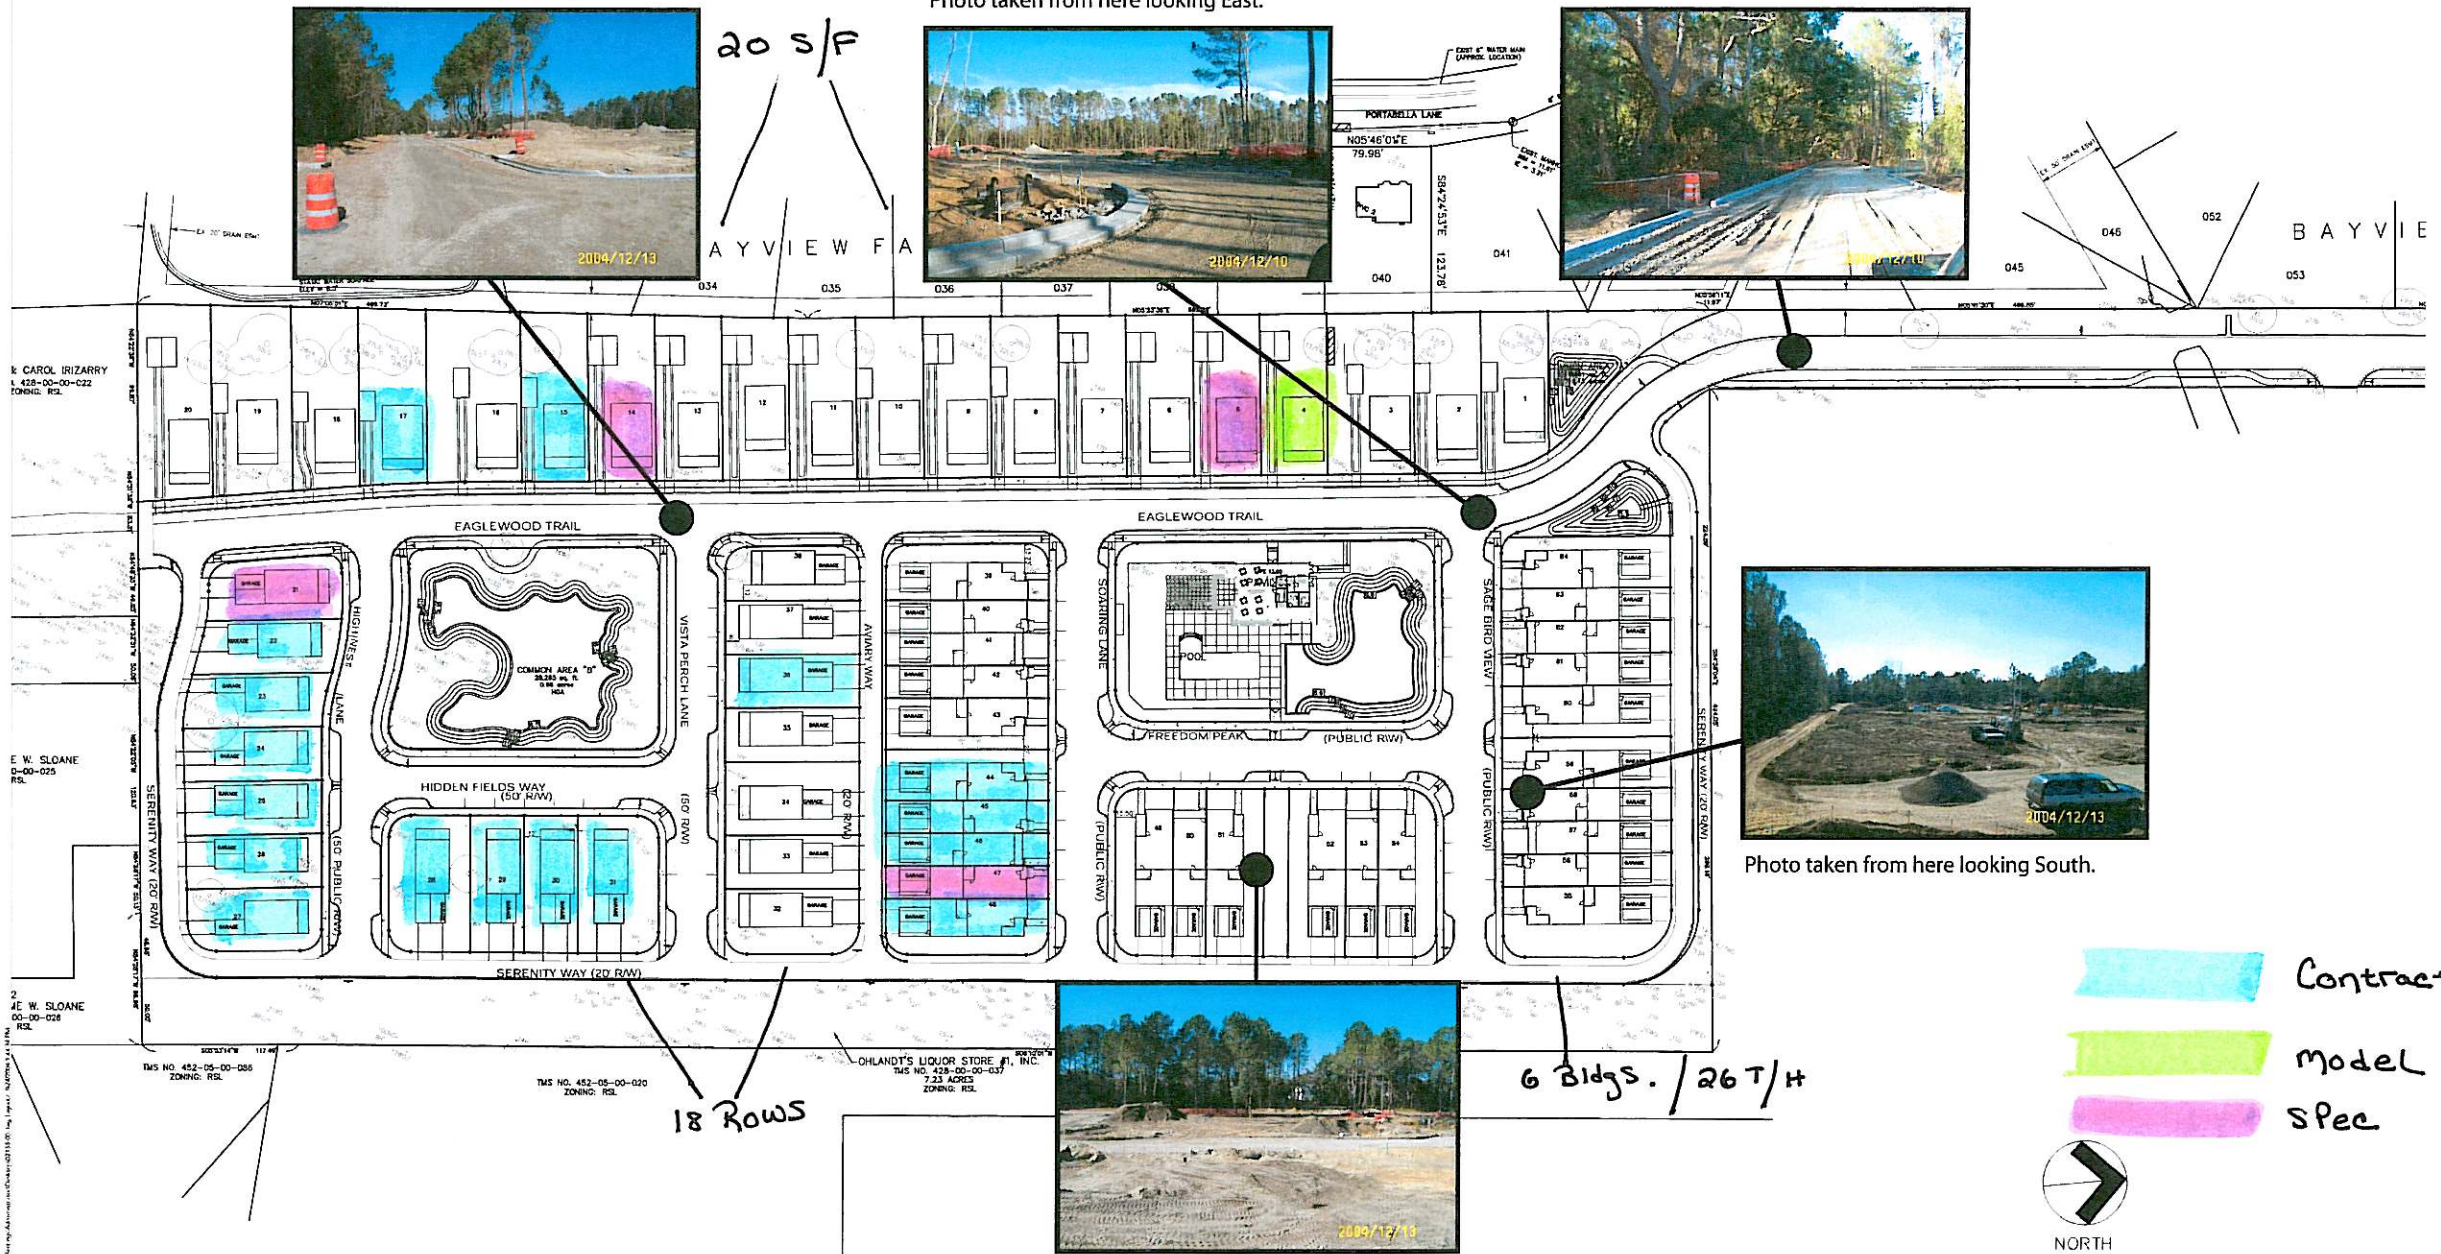

Photo taken from here looking North.

Photo taken from here looking East.

Photo taken from here looking North.

Photo taken from here looking West.